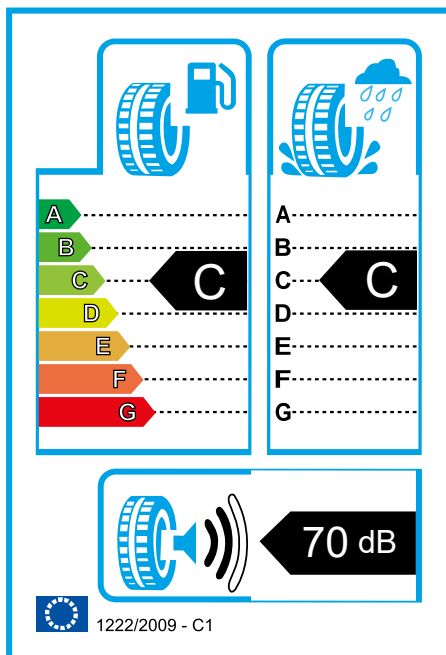

EU LABELLING

Rim Diameter	Size Description	Sidewall
16	215/70R16 100H	BSW
	225/70R16 107HXL	BSW
	235/60R16 100H	BSW
	235/65R16 107HXL	BSW
	235/70R16 106H	BSW
	245/70R16 111HXL	BSW
	255/70R16 111H	BSW
	255/65R16 109H	BSW
	265/70R16 112H	BSW
	275/70R16 114H	BSW
17	215/60R17 100HXL	BSW
	215/65R17 99H	BSW
	225/60R17 99H	BSW
	225/65R17 102H	BSW
	235/60R17 106HXL	BSW
	235/65R17 108HXL	BSW
	245/65R17 111HXL	BSW
	245/70R17 110H	BSW
	255/60R17 110VXL	BSW
	255/65R17 110H	BSW
	265/65R17 112H	BSW
	265/70R17 115H	BSW
275/65R17 115H	BSW	
285/65R17 116H	BSW	
18	225/55R18 98H	BSW
	225/60R18 100V	BSW
	235/60R18 107VXL	BSW
	235/65R18 110HXL	BSW
	245/60R18 105H	BSW
	255/55R18 109VXL	BSW
	255/60R18 112VXL	BSW
	255/70R18 113H	BSW
	265/60R18 110H	BSW
	265/65R18 114H	BSW
275/65R18 116H	BSW	
285/60R18 120HXL	BSW