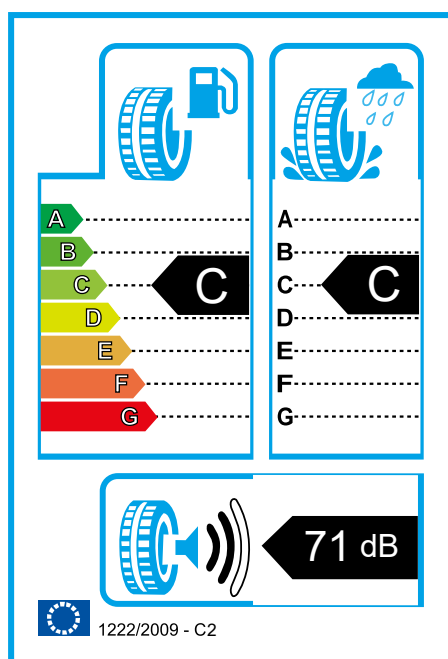

EU LABELLING

Rim Diameter	Size Description	Sidewall
14	175R14C 99/98R	BSW
	185R14C 102/100S	BSW
	195R14C 106/104S	BSW
15	195/70R15C 104/102S	BSW
	195R15C 106/104S	BSW
	205/70R15C 106/104S	BSW
	215/65R15C 104/102T	BSW
	215/70R15C 109/107S	BSW
	225/70R15C 112/110S	BSW
16	175/75R16C 101/99S	BSW
	185/75R16C 104/102S	BSW
	195/60R16C 99/97H	BSW
	195/65R16C 104/102T	BSW
	195/75R16C 107/105S	BSW
	195/75R16C 110/108R	BSW
	205/65R16C 107/105T	BSW
	205/75R16C 110/108S	BSW
	205/75R16C 113/111R	BSW
	215/60R16C 103/101T	BSW
	215/65R16C 109/107T	BSW
	215/75R16C 113/111S	BSW
	215/75R16C 116/114R	BSW
	225/65R16C 112/110T	BSW
	225/75R16C 121/120R	BSW
235/65R16C 115/113T	BSW	
235/65R16C 121/119R	BSW	
235/85R16C 120/116Q	BSW	
17	215/60R17C 109/107T	BSW