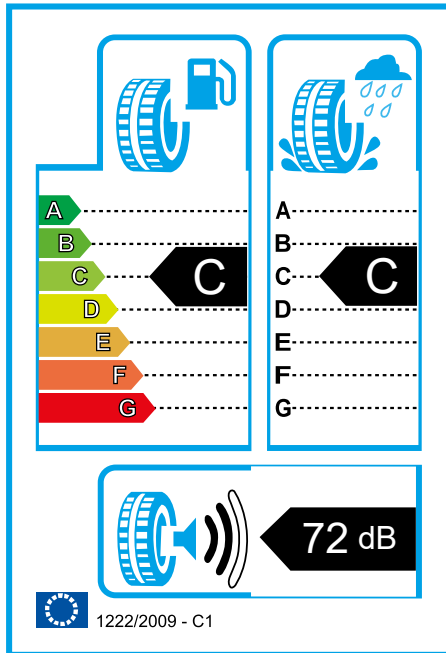

EU LABELLING

Rim Diameter	Size Description	Sidewall
20	265/45ZR20 108YXL	BSW
	265/50ZR20 111WXL	BSW
	275/40ZR20 106YXL	BSW
	275/45ZR20 110YXL	BSW
	275/50ZR20 113YXL	BSW
	275/55ZR20 117WXL	BSW
	285/50ZR20 116WXL	BSW
	295/40ZR20 110YXL	BSW
	305/40ZR20 112YXL	BSW
	315/35ZR20 110YXL	BSW
21	245/35ZR21 96YXL	BSW
	275/30ZR21 98YXL	BSW
	275/40ZR21 107YXL	BSW
	275/45ZR21 110YXL	BSW
	295/35ZR21 107YXL	BSW
	295/40ZR21 111YXL	BSW
	315/35ZR21 111YXL	BSW
	315/40ZR21 115YXL	BSW
22	265/35ZR22 102YXL	BSW
	265/40ZR22 106YXL	BSW
	285/35ZR22 106YXL	BSW
	285/40ZR22 110YXL	BSW