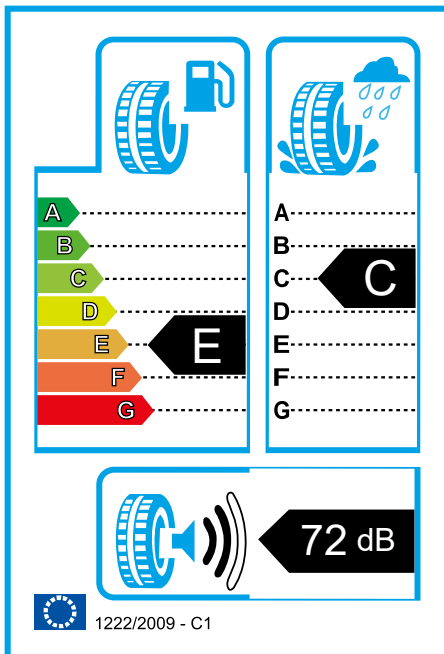

EU LABELLING

Rim Diameter	Size Description	Sidewall
16	P215/70R16 100T	BSW
	P225/70R16 103T	BSW
	P225/75R16 104T	BSW
	P235/70R16 106T	BSW
	P245/70R16 111TXL	BSW
	P255/70R16 111T	BSW
	P265/70R16 112T	BSW
	P275/70R16 114T	BSW
17	P225/60R17 99T	BSW
	P225/65R17 102T	BSW
	P235/65R17 104T	BSW
	P245/65R17 111TXL	BSW
	P245/70R17 110T	BSW
	P255/65R17 110T	BSW
	P265/65R17 112T	BSW
	P265/70R17 115T	BSW
18	P265/60R18 110T	BSW
	P285/60R18 116T	BSW
20	P265/50R20 111HXL	BSW
	P285/50R20 116HXL	BSW