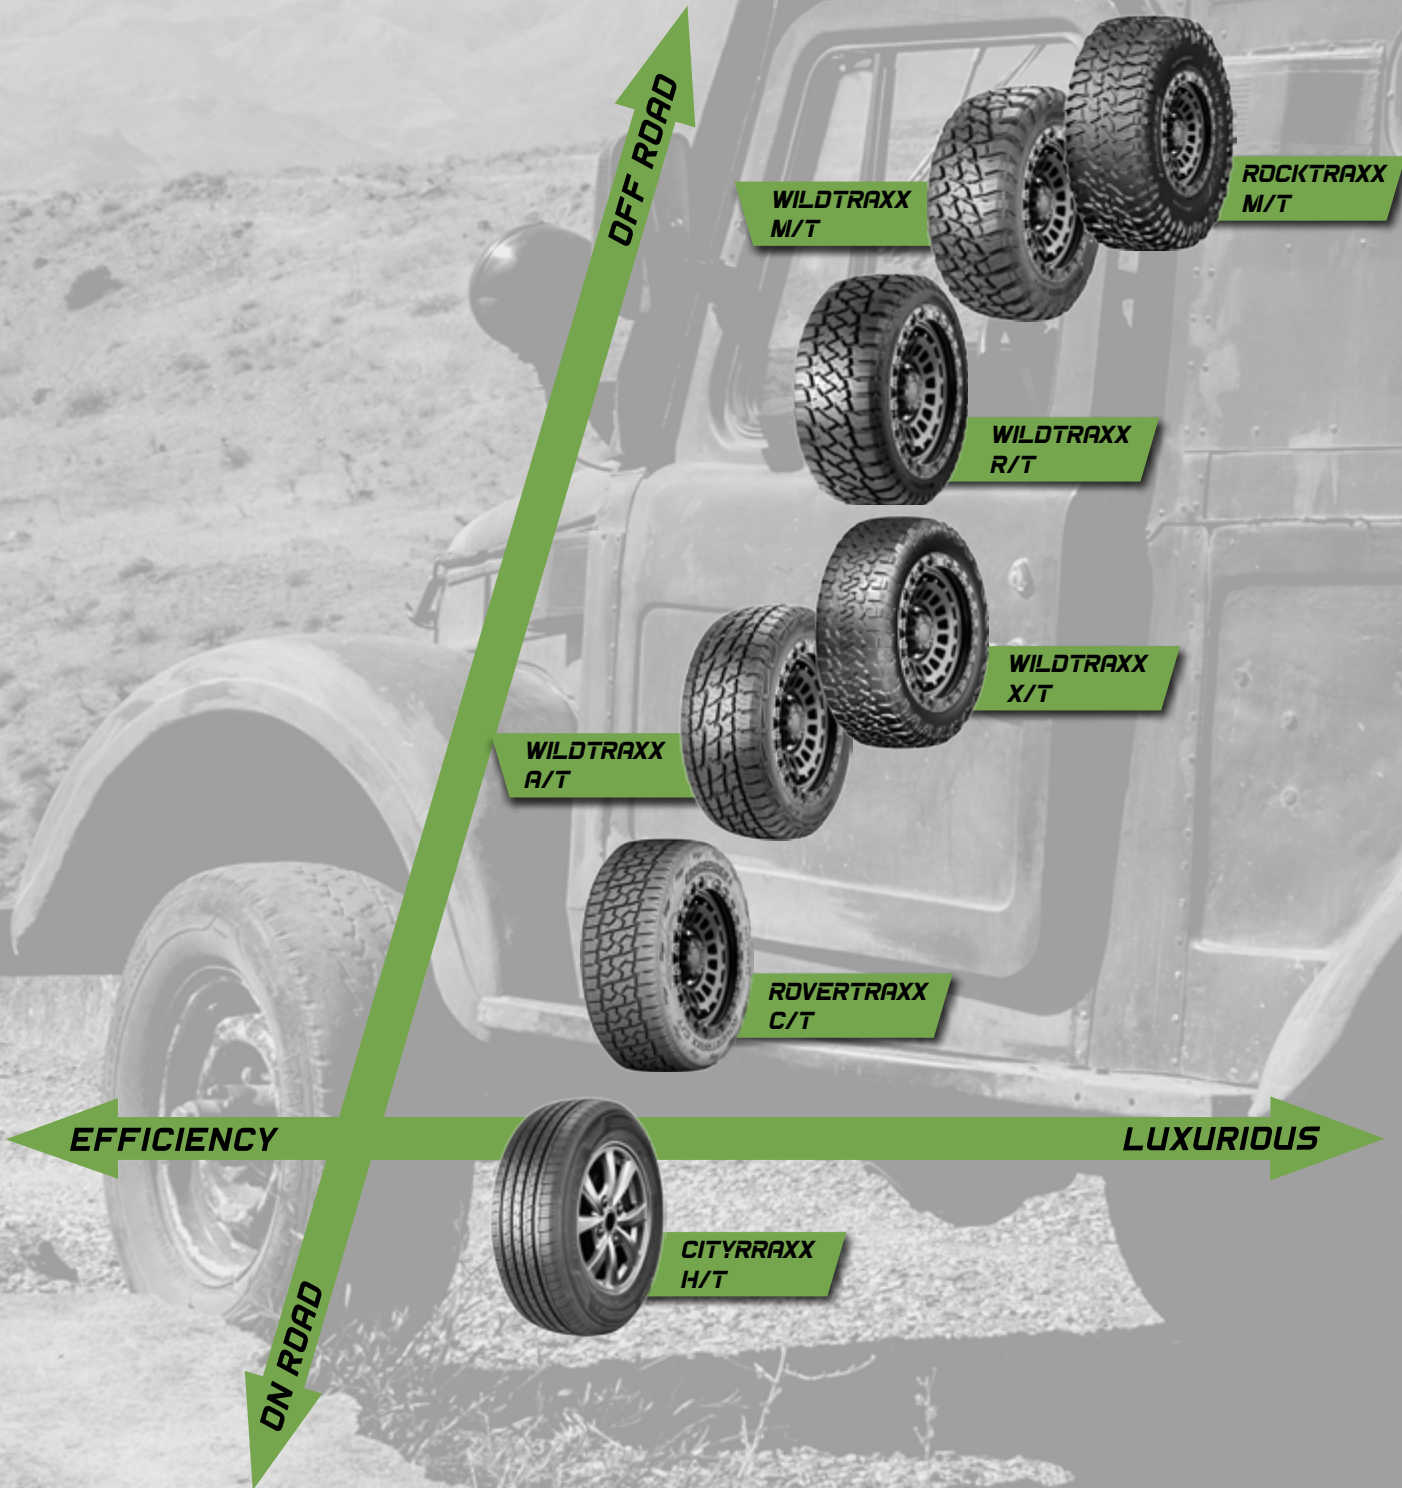

LANDSPIDER THAILAND TIRE POSITIONING MAP