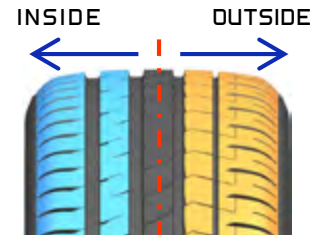

The adaptive tread design specially for sporty Ultra-High-Performance ensures even great stability and ride comfort on both wet and dry roads.